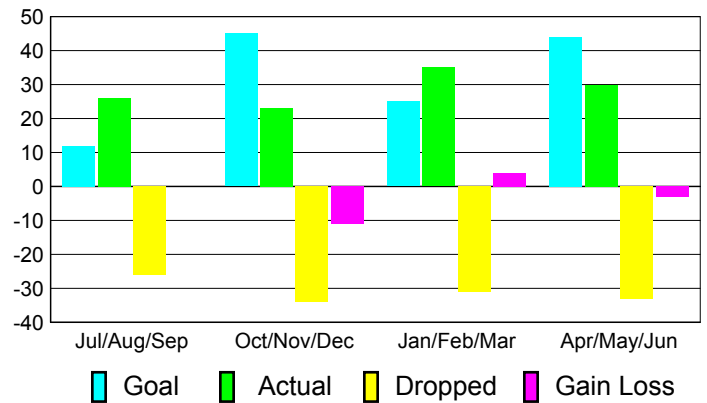

Membership Results 2010-2011

Goal, New, Dropped, Gain/Loss

Comparison of Membership Gain/Loss

Current Year Compared to the Previous Year