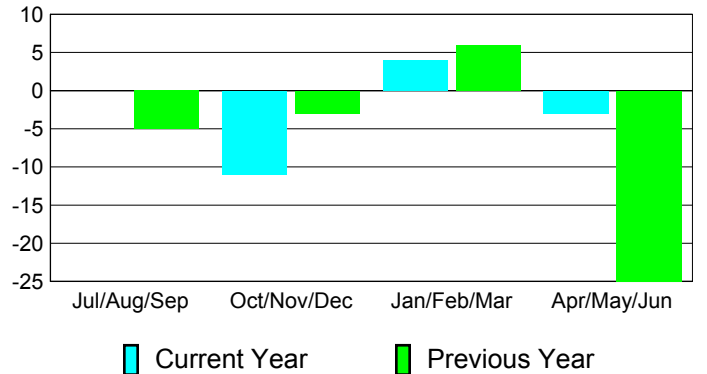

**Membership Results
2010-2011**

**Membership
2009-2010**

Month	Net Memb Goal	Actual New Memb	Actual Dropped Memb	Gain/Loss of Memb	Gain/Loss of Memb
Jul/Aug/Sep	12	26	-26	0	-5
Oct/Nov/Dec	45	23	-34	-11	-3
Jan/Feb/Mar	25	35	-31	4	6
Apr/May/Jun	44	30	-33	-3	-25
Totals	126	114	-124	-10	-27

Membership Results 2010-2011

Goal, New, Dropped, Gain/Loss

Comparison of Membership Gain/Loss

Current Year Compared to the Previous Year

Gender Comparison 2010-2011

Jul/Aug/Sep

Oct/Nov/Dec

Jan/Feb/Mar